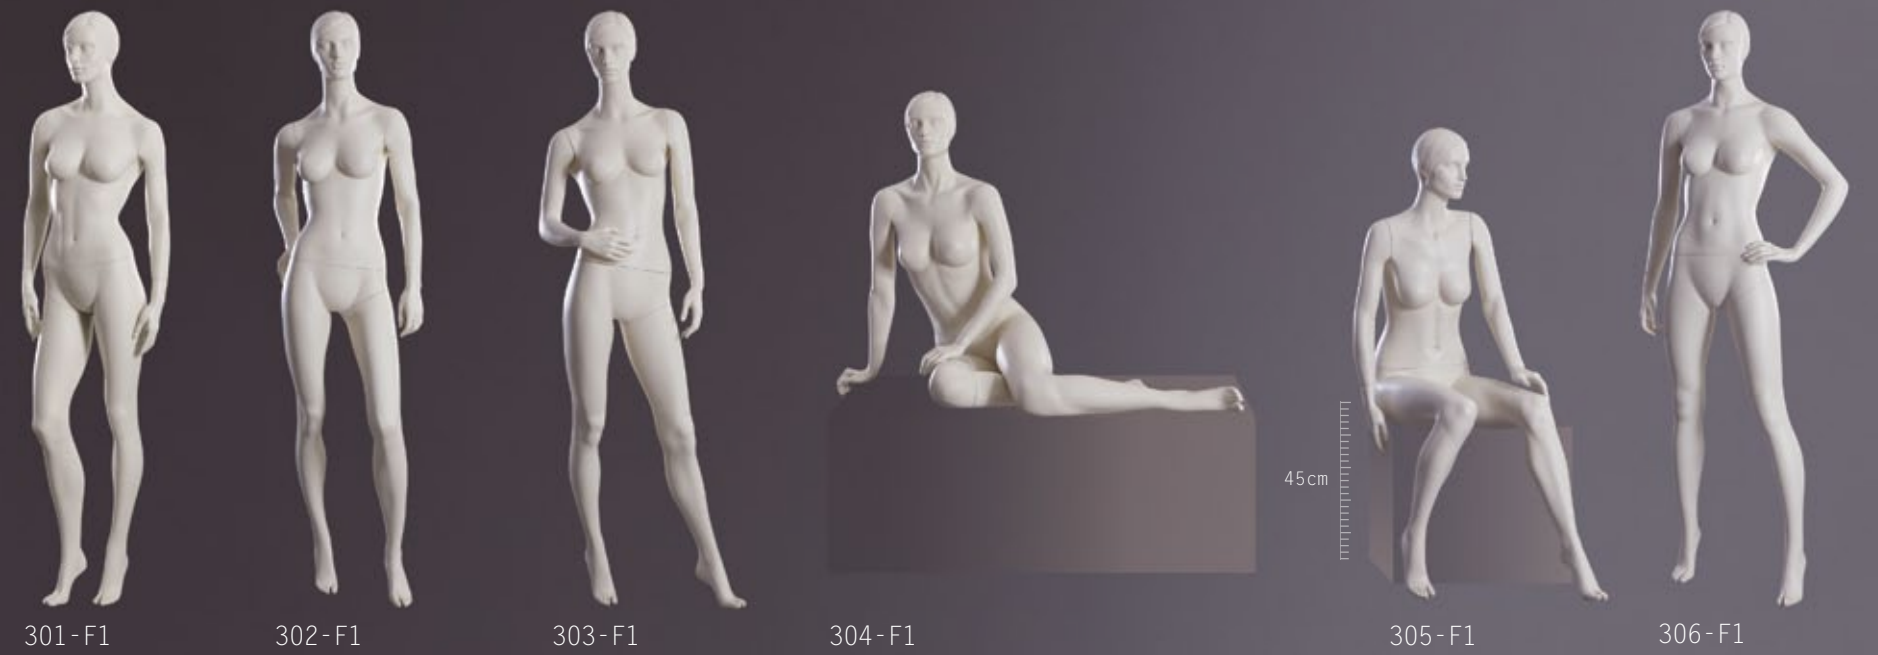

Attacchi/Fittings

Polpaccio/Calf

Misure d'ingombro/Overall dimensions

Tutte le misure sono da considerarsi approssimate - *All measures are approximate.*

301-F1/302-F1/303-F1: A 184 cm; B 60 cm; C 38 cm;
 304-F1: A 90 cm; B 70 cm; C 120 cm; • 305-F1: A 137 cm; B 53 cm; C 97 cm;
 306-F1: A 184 cm; B 80 cm; C 38 cm;